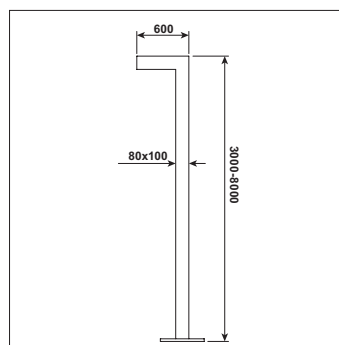

Lighting direction

PDF datasheet:

POLEALT L 100

Mounting:	Ground mounting
Body material:	Aluminium
Colour:	Standard anthracite grey RAL 7016, other RAL colours on request
Lumen output:	Standard up to 5000 lm, any other on request
LED module:	Signify (Philips), Tridonic or equivalent SMD LED module
Colour temperature:	3000/4000K, other on request
Colour Rendering:	CRI>80 in standard, other on request
Driver:	EVG on-off, DALI, other on request
Wireless control:	On request
Daylight/Occupancy sensor:	On request
Emergency unit:	N/A
Operating temperature range:	-30°C ... +45°C
IP Class:	IP65 in standard
Power:	220-240V 50/60Hz
Lighting direction:	Direct lighting
Light distribution:	Symmetric/asymmetric
Optics:	Lens
Beam angle:	Wide selection of optics - please refer to our LDT database
Diffuser:	PMMA clear acrylic
Warranty:	5 Years standard warranty

POLEALT L 100 ground mounted luminaire

All current index numbers, lumen outputs, power consumption and many other technical information are available in our 2024 pricelist.

Basic dimensions

Basic dimensions