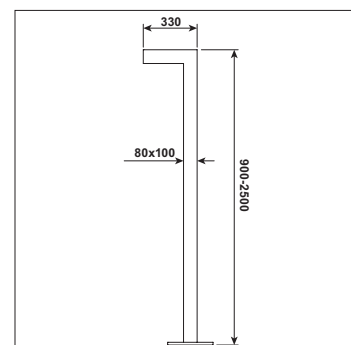

Lighting direction

PDF datasheet:

POLEALT L 100

Mounting:	Ground mounting
Body material:	Aluminium
Colour:	Standard anthracite grey RAL 7016, other RAL colours on request
Lumen output:	Standard up to 5000 lm, any other on request
LED module:	Signify (Philips), Tridonic or equivalent SMD LED module
Colour temperature:	3000/4000K, other on request
Colour Rendering:	CRI>80 in standard, other on request
Driver:	EVG on-off, DALI, other on request
Wireless control:	On request
Daylight/Occupancy sensor:	On request
Emergency unit:	N/A
Operating temperature range:	-30°C ... +45°C
IP Class:	IP65 in standard
Power:	220-240V 50/60Hz
Lighting direction:	Direct lighting
Light distribution:	Symmetric/asymmetric
Optics:	Lens
Beam angle:	Wide selection of optics - please refer to our LDT database
Diffuser:	PMMA clear acrylic
Warranty:	5 Years standard warranty

POLEALT L 100 ground mounted luminaire

All current index numbers, lumen outputs, power consumption and many other technical information are available in our 2024 pricelist.

Basic dimensions

Basic dimensions